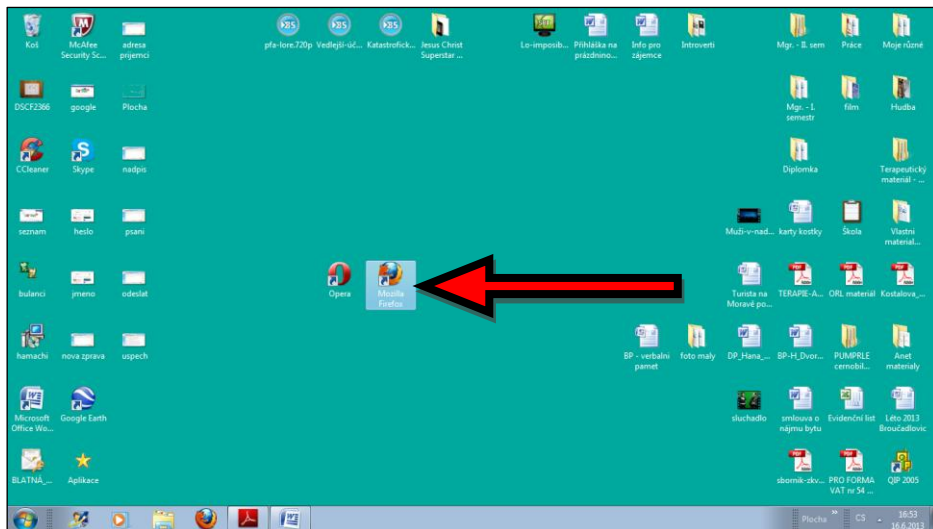

4. Fluence při popisu fotografie - C

5. PRACOVNÍ POSTUP. POPIŠTE, JAK SE PÍŠE E-MAIL.

Klikneme na prohlížeč. Napíšeme webovou adresu. Napíšeme e-mailovou adresu.

4. Fluence při popisu fotografie - C

The screenshot shows the Seznam.cz homepage. At the top left is the logo "SEZNAM.CZ" and a search bar with the text "Vyhledat". To the right is a small image of a dog. Below the search bar, there is a weather forecast for the Czech Republic (Česká republika) with options to "Upřesnit" (refine) or "Spolužáci" (classmates). The weather shows 25°C today, 30°C tomorrow, and 33°C on the 3rd. On the right side, there is a login form for "Email.cz" with a link "Založit nový email". The form has fields for "Jméno" (Name) with "Matej.Novy" and "@seznam.cz" selected, and "Heslo" (Password) with masked characters. A red arrow points to the password field. There is also a checkbox for "přihlásit se trvale na tomto počítači" (log in permanently on this computer).

The screenshot shows the "Nová zpráva" (New message) page in the Seznam Email interface. The browser address bar shows "https://email.seznam.cz/#compose". The page has a search bar "Hledej ve zprávách..." and a navigation menu on the left with options like "Nová zpráva", "Doručené", "Odeslané", "Rozepsané", "Archiv", "Spam", "Koš", and "Označené". The main form has fields for "Komu:" (To) and "Předmět:" (Subject). Below the form is a toolbar with icons for "Přiložit soubory" (Attach files), bold (B), italic (I), underline (U), text color (T), background color (■), bulleted list, numbered list, link, unlink, and a text input field. A red arrow points to the "Nová zpráva" button in the navigation menu.