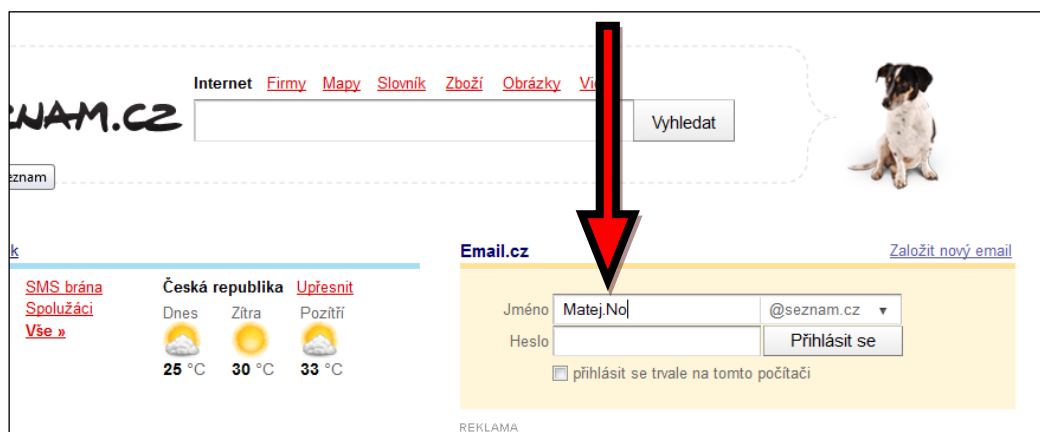

4. Fluence při popisu fotografie - C

5. PRACOVNÍ POSTUP. POPIŠTE, JAK SE PÍŠE E-MAIL.

Klikneme na prohlížeč. Napíšeme webovou adresu. Napíšeme e-mailovou adresu.

4. Fluence při popisu fotografie - C

The screenshot shows the Seznam.cz homepage. At the top left is the logo "SEZNAM.CZ" and a search bar with the text "Vyhledat". To the right is a small image of a dog. Below the search bar, there is a weather forecast for the Czech Republic (Česká republika) with options to "Upřesnit" (refine) or "Spolužáci" (classmates). The weather shows 25°C today, 30°C tomorrow, and 33°C on the 3rd. On the right side, there is a login form for "Email.cz" with a link "Založit nový email". The form has fields for "Jméno" (Name) with "Matej.Novy" and "@seznam.cz" selected, and "Heslo" (Password) with masked characters. A red arrow points to the password field. There is also a checkbox for "přihlásit se trvale na tomto počítači" (log in permanently on this computer).

The screenshot shows the "Nová zpráva" (New message) page in the Seznam Email interface. The browser address bar shows "https://email.seznam.cz/#compose". The page has a search bar "Hledej ve zprávách..." and a navigation menu on the left with options like "Nová zpráva", "Doručené", "Odeslané", "Rozepsané", "Archiv", "Spam", "Koš", and "Označené". The main form has fields for "Komu:" (To) and "Předmět:" (Subject). Below the form is a toolbar with icons for "Přiložit soubory" (Attach files), bold (B), italic (I), underline (U), text color (T), background color (■), bulleted list, numbered list, link, unlink, and a text input field. A red arrow points to the "Nová zpráva" button in the navigation menu.