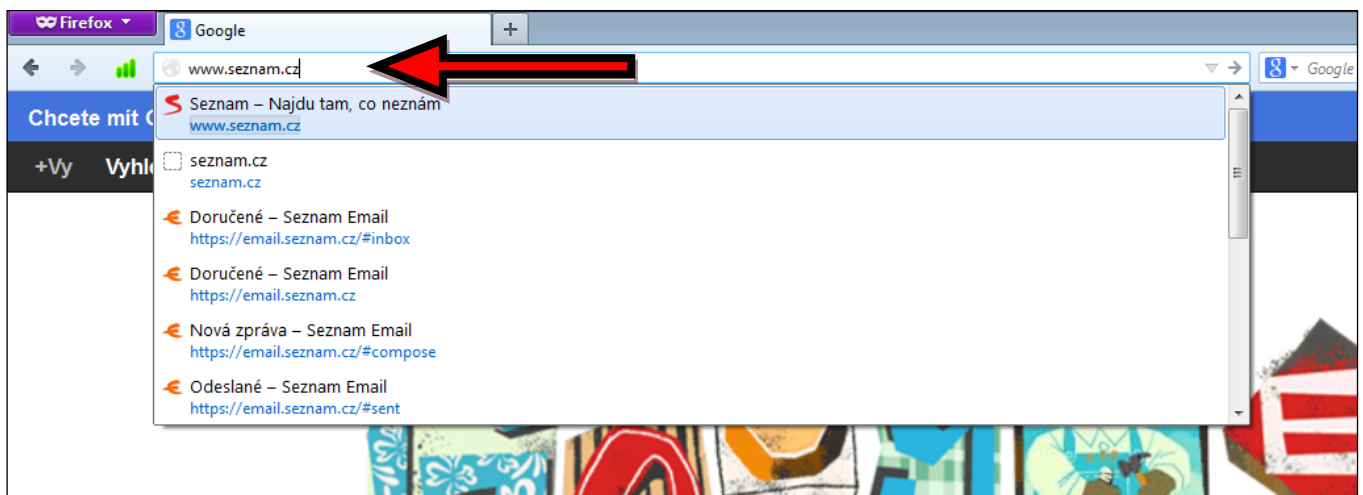

4. Fluence při popisu fotografie - C

5. PRACOVNÍ POSTUP. POPIŠTE, JAK SE PÍŠE E-MAIL.

Klikneme na prohlížeč. Napíšeme webovou adresu. Napíšeme e-mailovou adresu.

4. Fluence při popisu fotografie - C

The screenshot shows the Seznam.cz homepage. At the top left is the logo "SEZNAM.CZ" and a search bar with the text "Vyhledat". To the right is a small image of a dog. Below the search bar, there is a weather forecast for the Czech Republic (Česká republika) with options to "Upřesnit" (refine) or "Spolužáci" (classmates). The weather shows 25°C today, 30°C tomorrow, and 33°C on the 3rd. On the right side, there is a login form for "Email.cz" with a link "Založit nový email". The form has fields for "Jméno" (Name) with "Matej.Novy" and "@seznam.cz" selected, and "Heslo" (Password) with masked characters. A red arrow points to the password field. There is also a checkbox for "přihlásit se trvale na tomto počítači" (log in permanently on this computer).

The screenshot shows the "Nová zpráva" (New message) page in the Seznam Email interface. The browser address bar shows "https://email.seznam.cz/#compose". The page has a search bar "Hledej ve zprávách..." and a navigation menu on the left with options like "Nová zpráva", "Doručené", "Odeslané", "Rozepsané", "Archiv", "Spam", "Koš", and "Označené". The main form has fields for "Komu:" (To) and "Předmět:" (Subject). Below the form is a toolbar with icons for "Přiložit soubory" (Attach files), bold (B), italic (I), underline (U), text color (T), background color (■), bulleted list, numbered list, link, unlink, and a text input field. A red arrow points to the "Nová zpráva" button in the navigation menu.