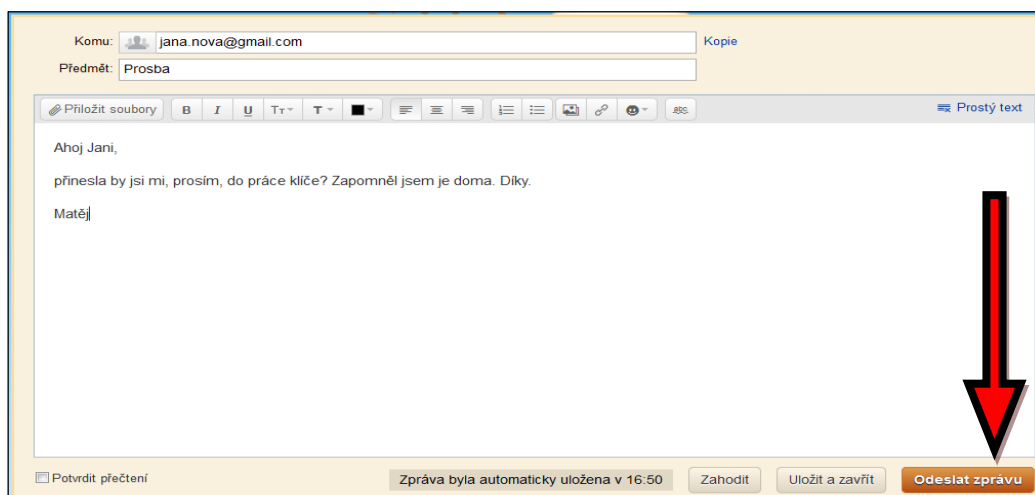

4. Fluence při popisu fotografie - C

Napišeme název e-mailu. Začneme psát e-mail. Odešleme e-mail. Zkontrolujeme, zda byl e-mail odeslán.