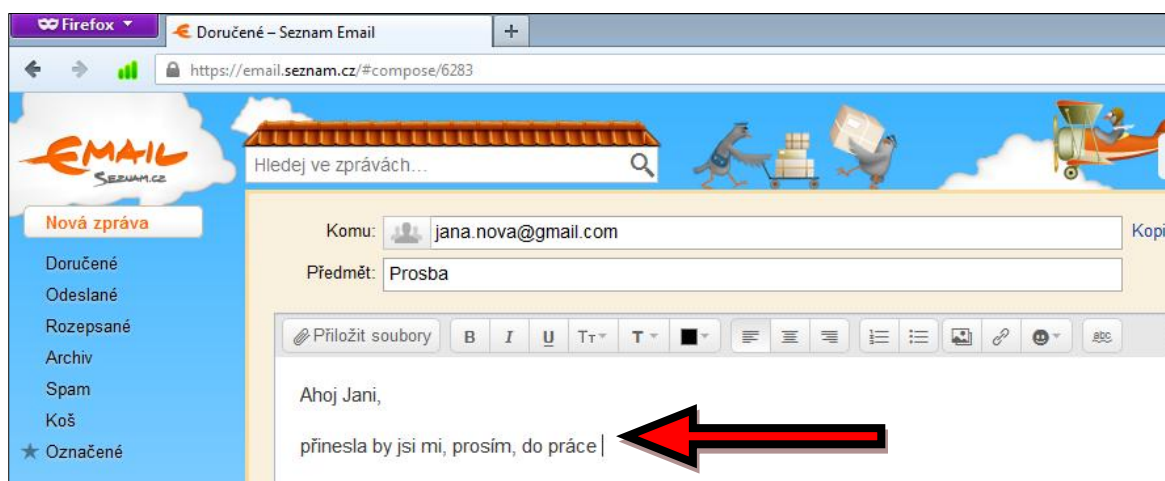

4. Fluence při popisu fotografie - C

Napišeme název e-mailu. Začneme psát e-mail. Odešleme e-mail. Zkontrolujeme, zda byl e-mail odeslán.